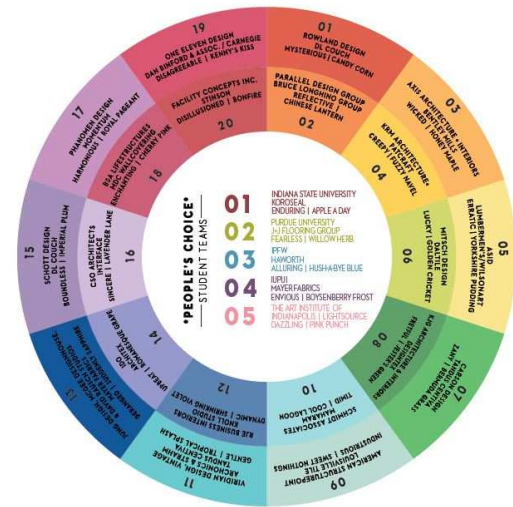

The fun season where the Indiana design community comes together for a little friendly competition has just passed. The Fashion Show theme this year challenged teams to collide contradictory personality words and vibrant colors into a cohesive, wearable garment. This event is always a great opportunity for designers to show their creativity and style. If you haven't checked it out already, be sure to check out the [photo gallery](#) which recaps the fantastic show.

At the event, donations were collected to support Girl's Inc of Greater Indianapolis. The design community contributed $324 and several non-monetary supplies that the organization requested. If you forgot to bring your donation to the event, don't fret, you can still [Donate Now](#).

Thanks to the entire Fashion Show committee for time and creativity donated to develop this successful event. A very special thank you goes out to Event Co-Chairs, Liam Keesling and Char Bennett for their commitment, passion and energy in several months of planning a great event.

2016 Avant Garb Winners:

Show Stopper Award - Jung Design, McGee Design House, & David Rausch Studio, partnered with Mayer Fabrics

A La Mode Award - ASID Team, partnered with Lumbermen's Inc

Most Innovative Award - Mitsch Design, partnered with Daltile

People's Choice Student Team Award - Purdue University, partnered with J&J Flooring

[View Fashion Show Album](#)